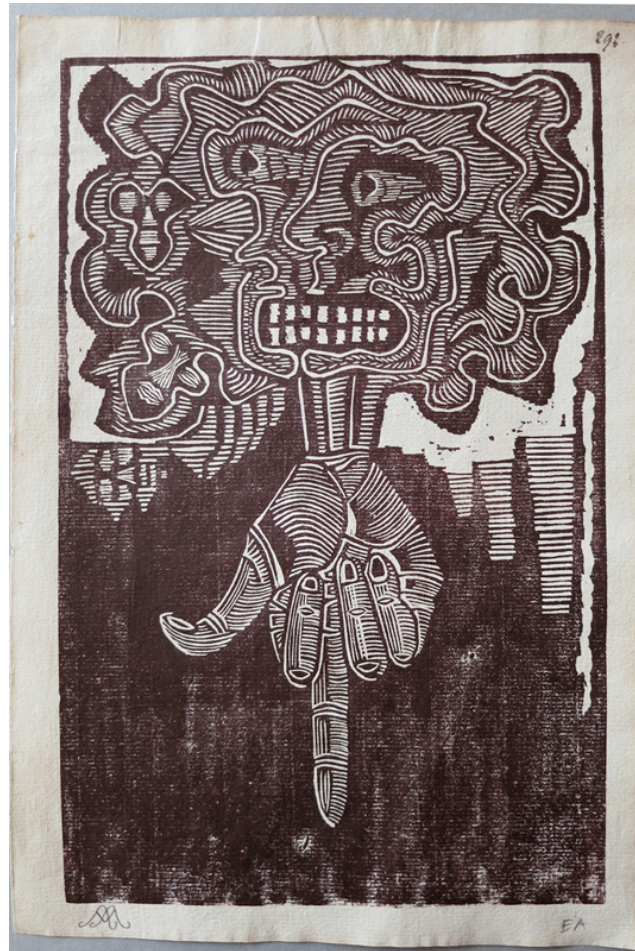

Manuel Müller "Chou Brun" 2013

31 x 20 cm, 12" x 8"

Woodcut Print, Edition of 21 on 18th Century paper

Manuel Müller "Chou Bleu" 2013

31 x 20 cm, 12" x 8"

Woodcut Print, Edition of 10 on 18th Century paper

Manuel Müller "Faune" 2013
27.5 x 17.5 cm, 11" x 7"

Woodcut Print, Edition of 19 on 18th Century paper

Manuel Müller "Maindragore Version 1 (Brun)" 2013

31.5 x 21 cm, 12.5" x 8.3"

Woodcut Print, Edition of 19 on 18th Century paper

Manuel Müller "Maidragore Version 2 (Vert)" 2013

31.5 x 21 cm, 12.5" x 8.3"

Woodcut Print, Edition of 19 on 18th Century paper

Manuel Müller "Sans Titre" 2013
28.5 x 17.5 cm, 11.2" x 6.9"

Woodcut Print, Edition of 19 on 18th Century paper